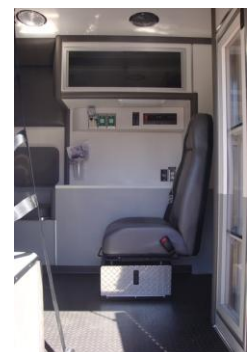

EXCALIBUR 14 Series

EXCALIBUR 14 Series

CHASSIS FEATURES

- Ford E450 SD Dual Rear Wheel Cutaway
- 6.0 Liter Turbo Diesel Engine Ambulance Prep Package
- GVWR 14,050 lbs., Front Axle 4600#, Rear Axle 9450#
- Wheelbase 158", 2 Door White
- AM/FM Stereo w/ Clock
- Aluminum D/P Cab Steps
- Phoenix Wheel Simulators w/valve extensions
- (2) Heavy duty Rubber Rear Mud Flaps

PATIENT MODULE

Module:

- Excalibur Series 14' 168" Long x 96" Wide

Headroom:

- Interior Headroom 72"
- QVM, FMVSS, KKK-F Compliance

Body:

- .125 Aluminum Construction
- 2" x 2" Structural Wall tubes, 14" on Center
- 2" x 3" Structural Roof, single, Crowned