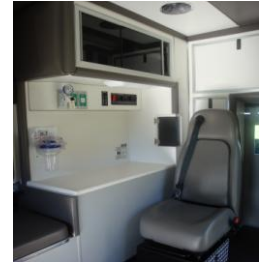

MEDICAL SYSTEM

- Stryker Dual Position Floor Mount
- Gast Suction Pump
- Suction System, Rico w/ Canister
- Suction Outlet, (2) O2 Outlets
- Zico Universal 7"-9" diameter Cylinder Holder

STAR OF LIFE DECALS

- (Optional)

OPTIONS can be installed

- Air Horns, Back Up Camera, Chevron Striping, Dry Decking, Auxiliary Heater, Vanner Inverter, Lettering, Paint Stripe, Oxygen Regulator, Cot Fastener