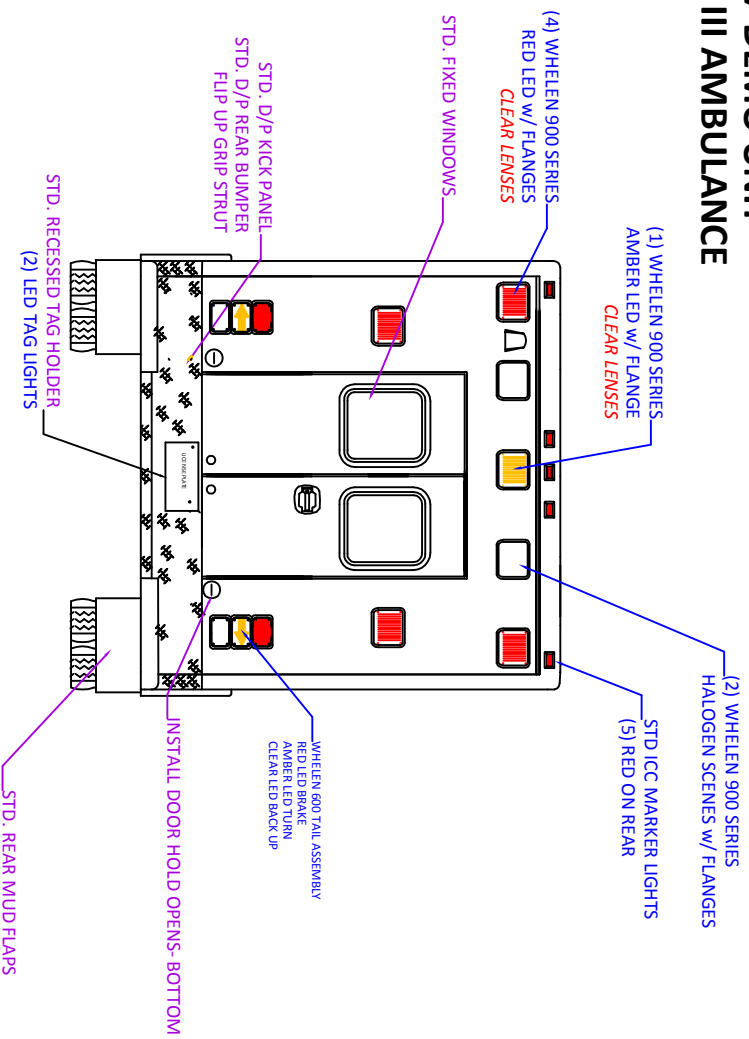

987 DEMO UNIT TYPE III AMBULANCE

2010 G3500 CHASSIS

	FAB/EXT- PURPLE	PAINT- GREEN
	ELECT- BLUE	INTERIOR- BLACK
	IMPORTANT! - RED	
TITLE	DRAWN BY ANNE KERCE	DATE 02-10-10
	12FT DEMO UNIT 986	
DRAWING NO.	FRONT / REAR EXT	REVISION 07-27-11