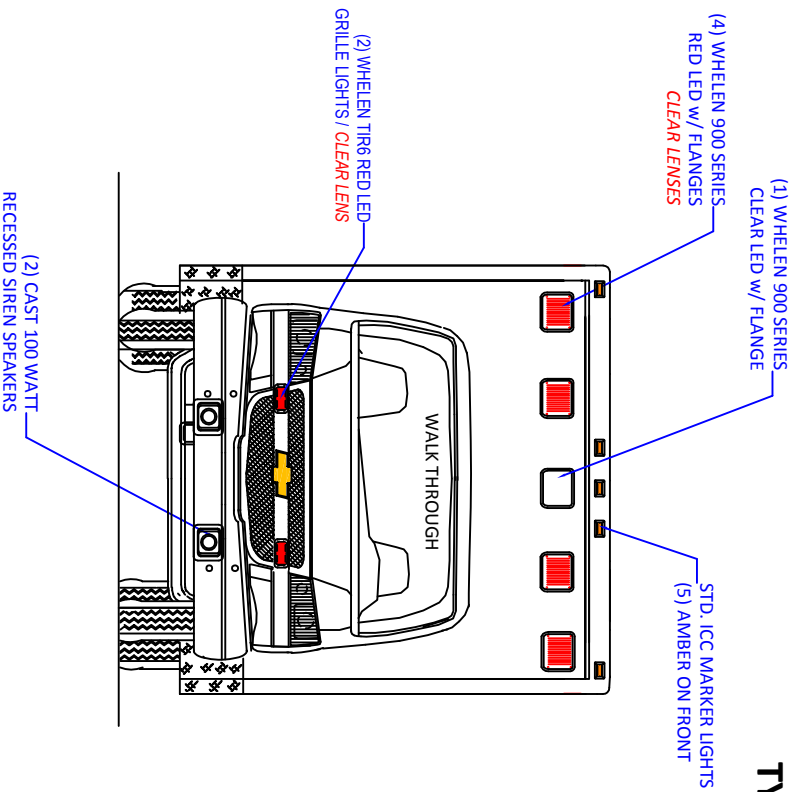

987 DEMO UNIT TYPE III AMBULANCE

2010 G3500 CHASSIS

	FAB/EXT- PURPLE	PAINT- GREEN
	ELECT- BLUE	INTERIOR- BLACK
	IMPORTANT! - RED	
TITLE	DRAWN BY ANNE KERCE	DATE 02-10-10
	12FT DEMO UNIT 986	
DRAWING NO.	FRONT / REAR EXT	REVISION 07-27-11