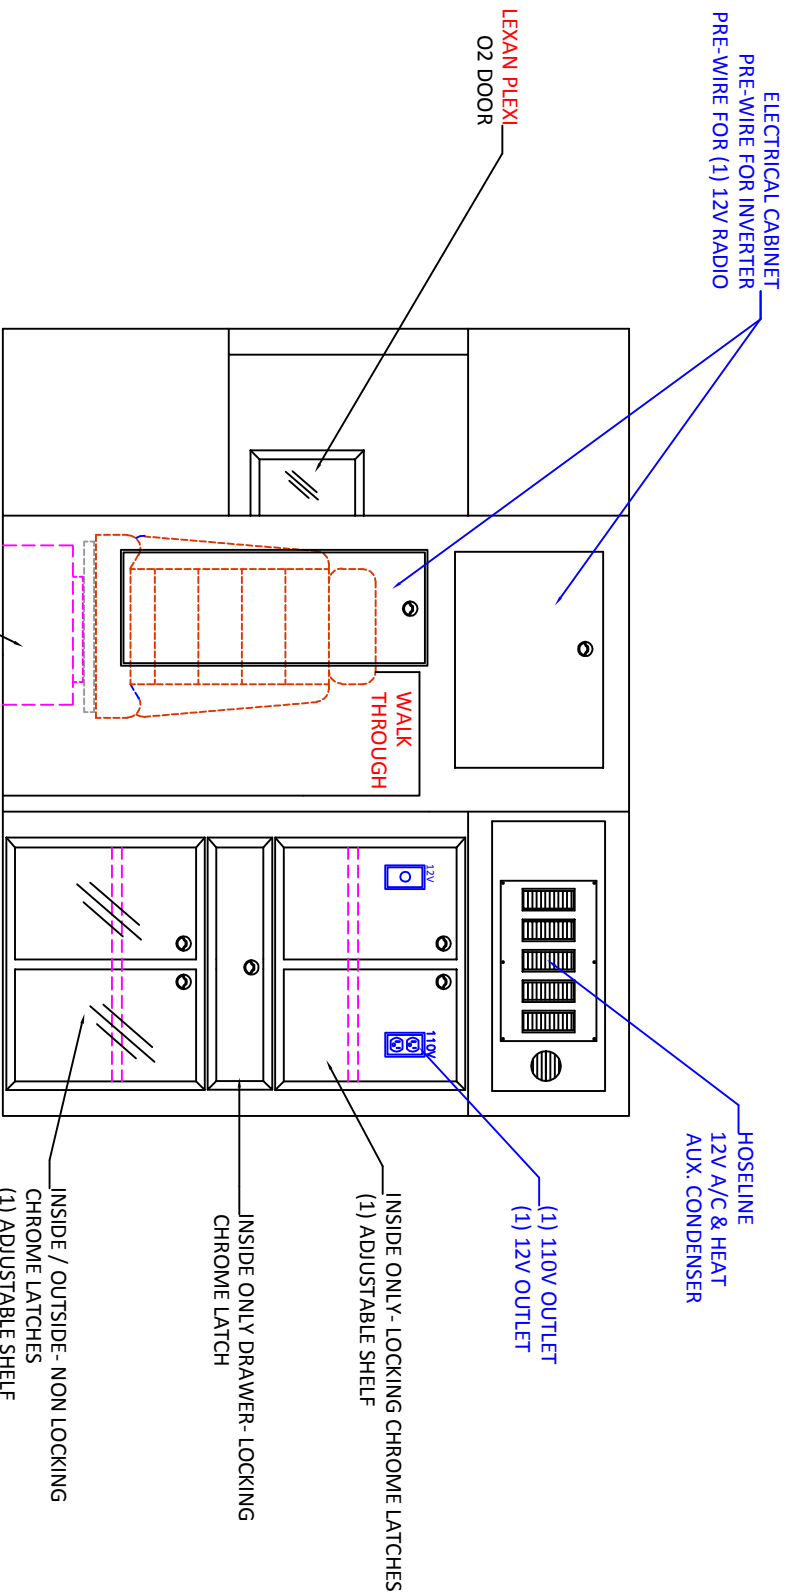

987 DEMO UNIT TYPE 3 AMBULANCE

WISE ATTENDANT SEAT - CHILD SAFETY
MAROON UPHOLSTERY. STORAGE BASE.

		FAB/EXT- PURPLE		PAINT- GREEN	
		ELECT- BLUE		INTERIOR- BLACK	
		IMPORTANT! - RED			
DRAWN BY ANNE KERCE		DATE 02-10-10			
TITLE 12FT DEMO UNIT 987					
DRAWING NO. FRONT INTERIOR		REVISION 07-27-11			

987 DEMO UNIT TYPE 3 AMBULANCE

		FAB/EXT- PURPLE ELECT- BLUE IMPORTANT!- RED	PAINT- GREEN INTERIOR- BLACK
TITLE	DRAWN BY	DATE	
12FT DEMO UNIT 987	ANNE	02-10-10	
DRAWING NO.	PASSENGER INTERIOR	REVISION	
		07-27-11	