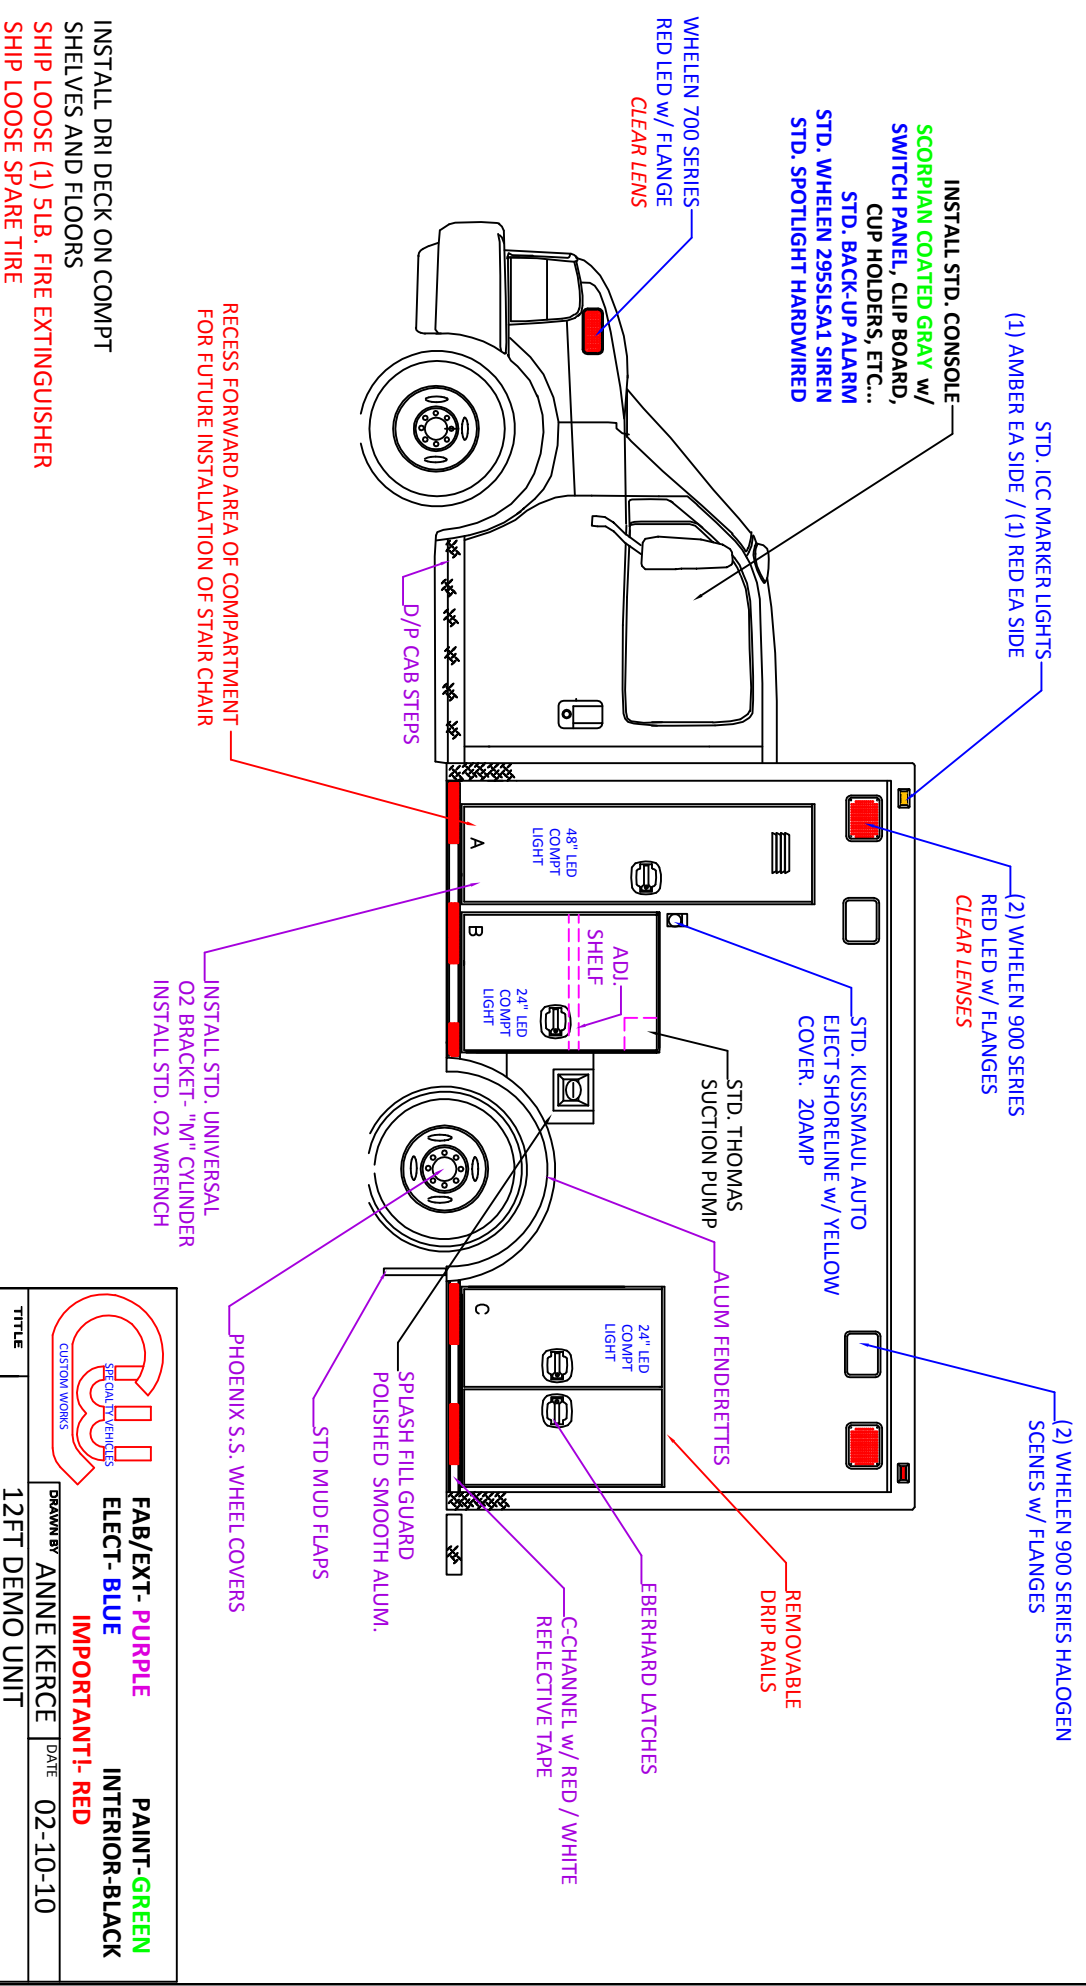

SCORPIAN PAINTED COMPARTMENTS- GRAY
PAINT BODY GM WHITE (OEM)
SHIP LOOSE SOL PACKAGE

987 DEMO UNIT TYPE III AMBULANCE

NEW STYLE DOORS

2010 G-3500 CHASSIS

		FAB/EXT- PURPLE ELECT- BLUE IMPORTANT!- RED		PAINT-GREEN INTERIOR-BLACK	
TITLE	DRAWN BY ANNE KERCE		DATE	02-10-10	
DRAWING NO.	12FT DEMO UNIT		DRIVER	REVISION 07-27-11