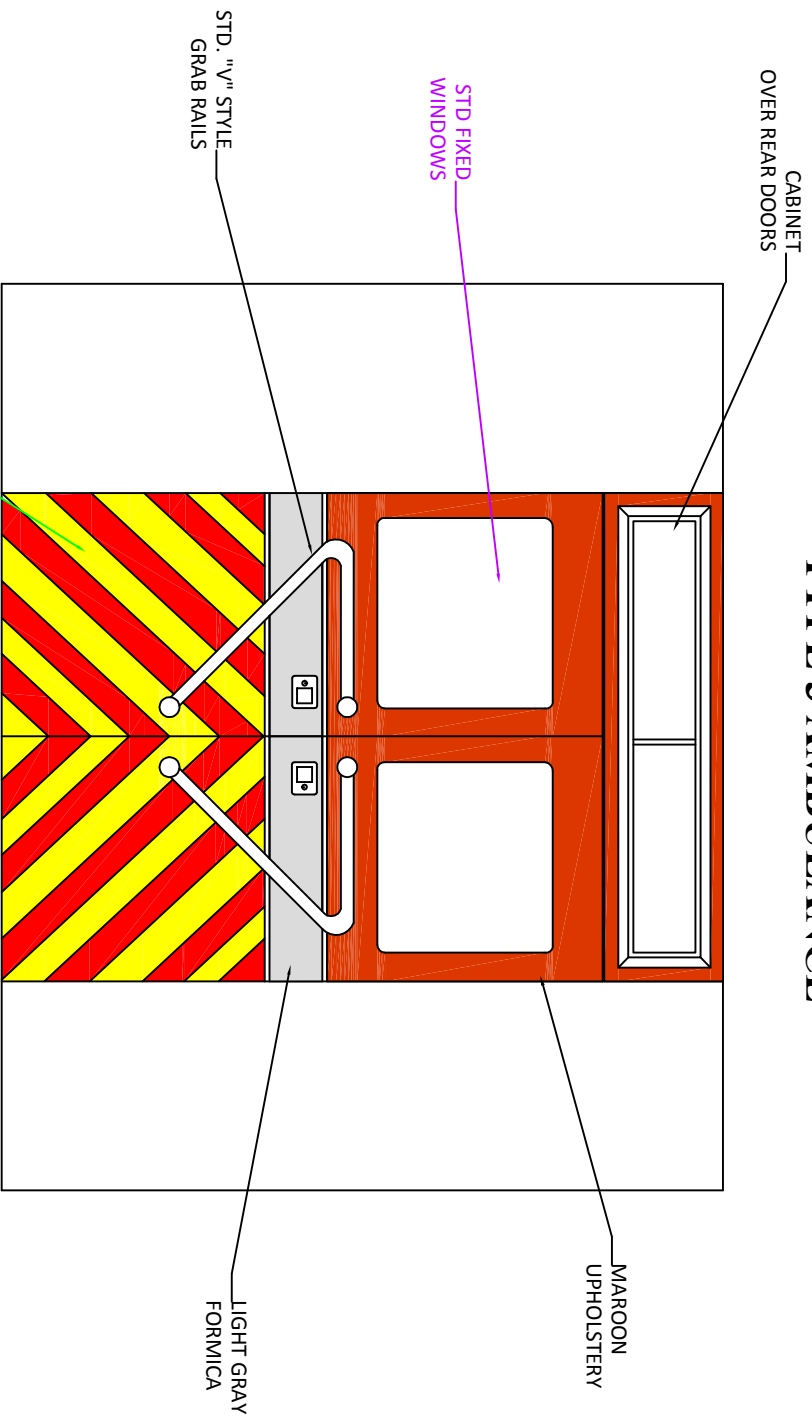

987 DEMO UNIT TYPE 3 AMBULANCE

SEE QUALITY VEHICLES
CUSTOM WORKS

FAB/EXT- PURPLE   **PAINT- GREEN**
ELECT- BLUE   **INTERIOR- BLACK**
IMPORTANT!- RED

TITLE	12FT DEMO UNIT	DATE	02-10-10
DRAWN BY	ANNE	REVISION	07-27-11
DRAWING NO.	REAR INTERIOR