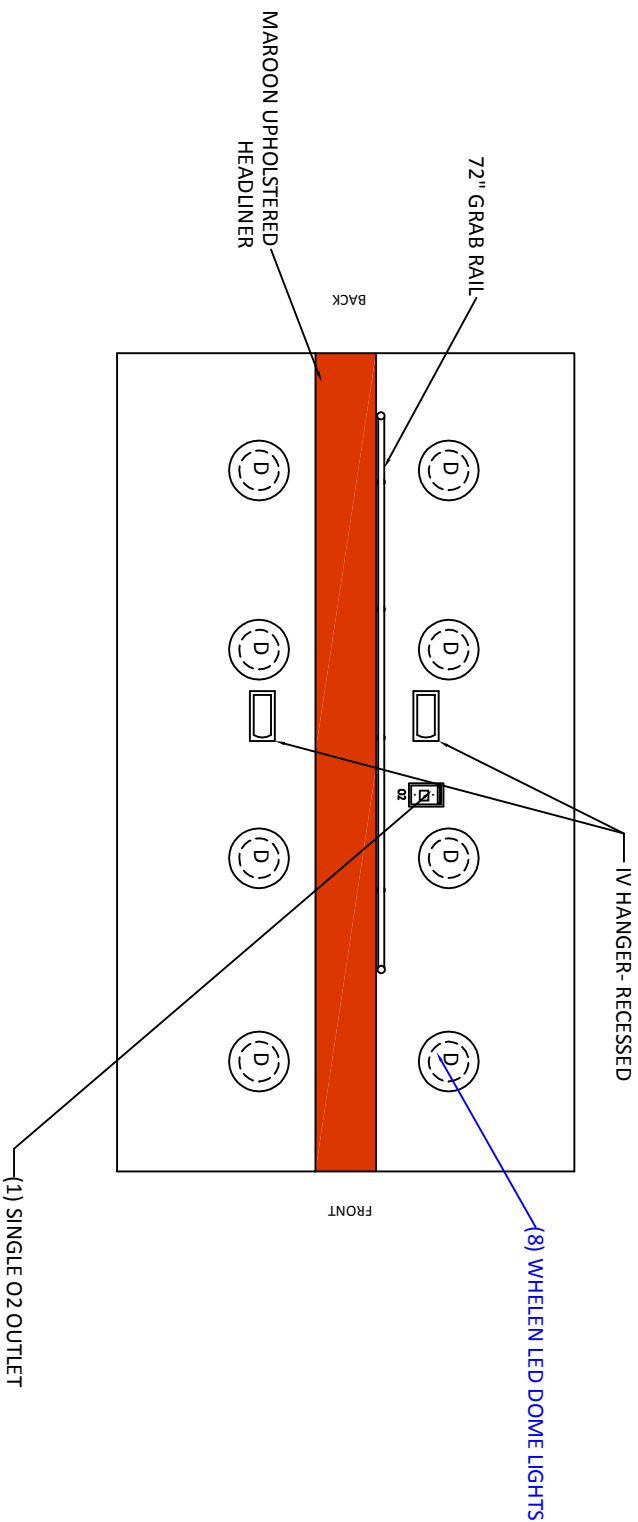

987 DEMO UNIT TYPE 3 AMBULANCE

CEILING - GLOSSY WHITE FORMICA

CUSTOM WORKS SPECIAL VEHICLES		FAB/EXT- PURPLE ELECT- BLUE IMPORTANT!- RED	PAINT- GREEN INTERIOR- BLACK
TITLE	12FT DEMO UNIT 987		
DRAWING NO.	ROOF INTERIOR		
DRAWN BY	ANNE	DATE	02-10-10
REVISION	08-08-11