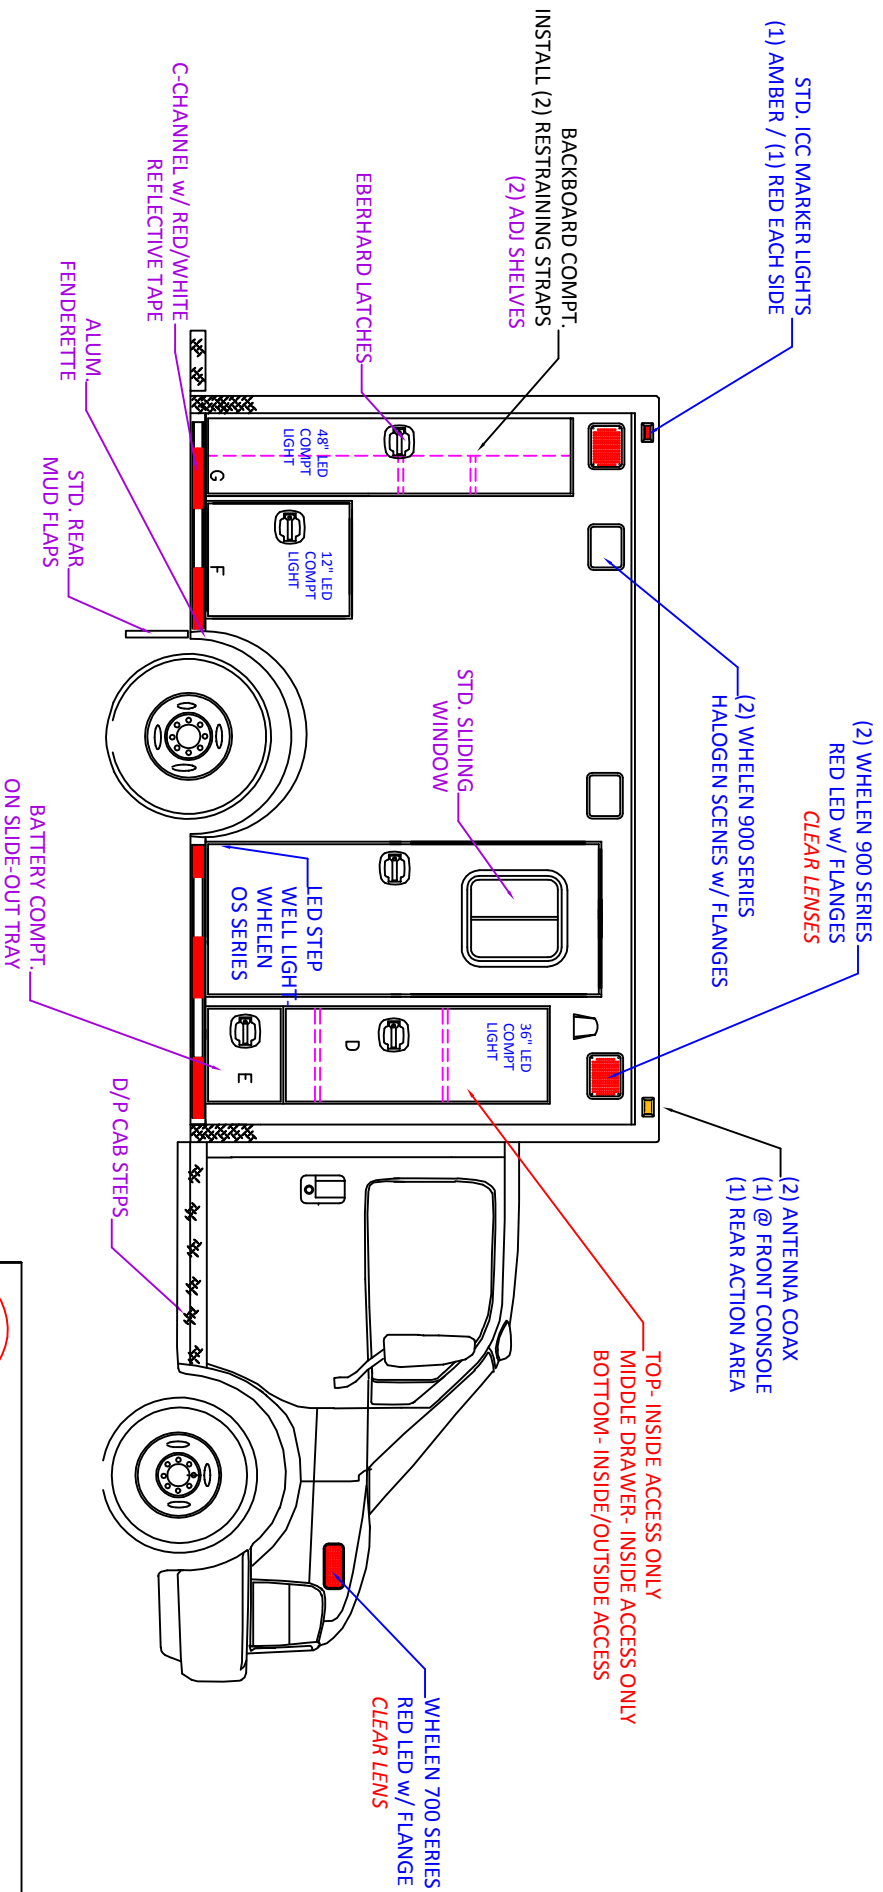

SCORPIAN LINE COMPARTMENTS GRAY
 PAINT BODY GM WHITE (OEM)
 SHIP LOOSE SOL PACKAGE

987 DEMO UNIT TYPE III AMBULANCE

NEW STYLE DOORS

INSTALL DRI DECK ON COMPT
 SHELVES AND FLOORS
 SHIP LOOSE (1) 5LB FIRE EXTINGUISHER
 SHIP LOOSE SPARE TIRE