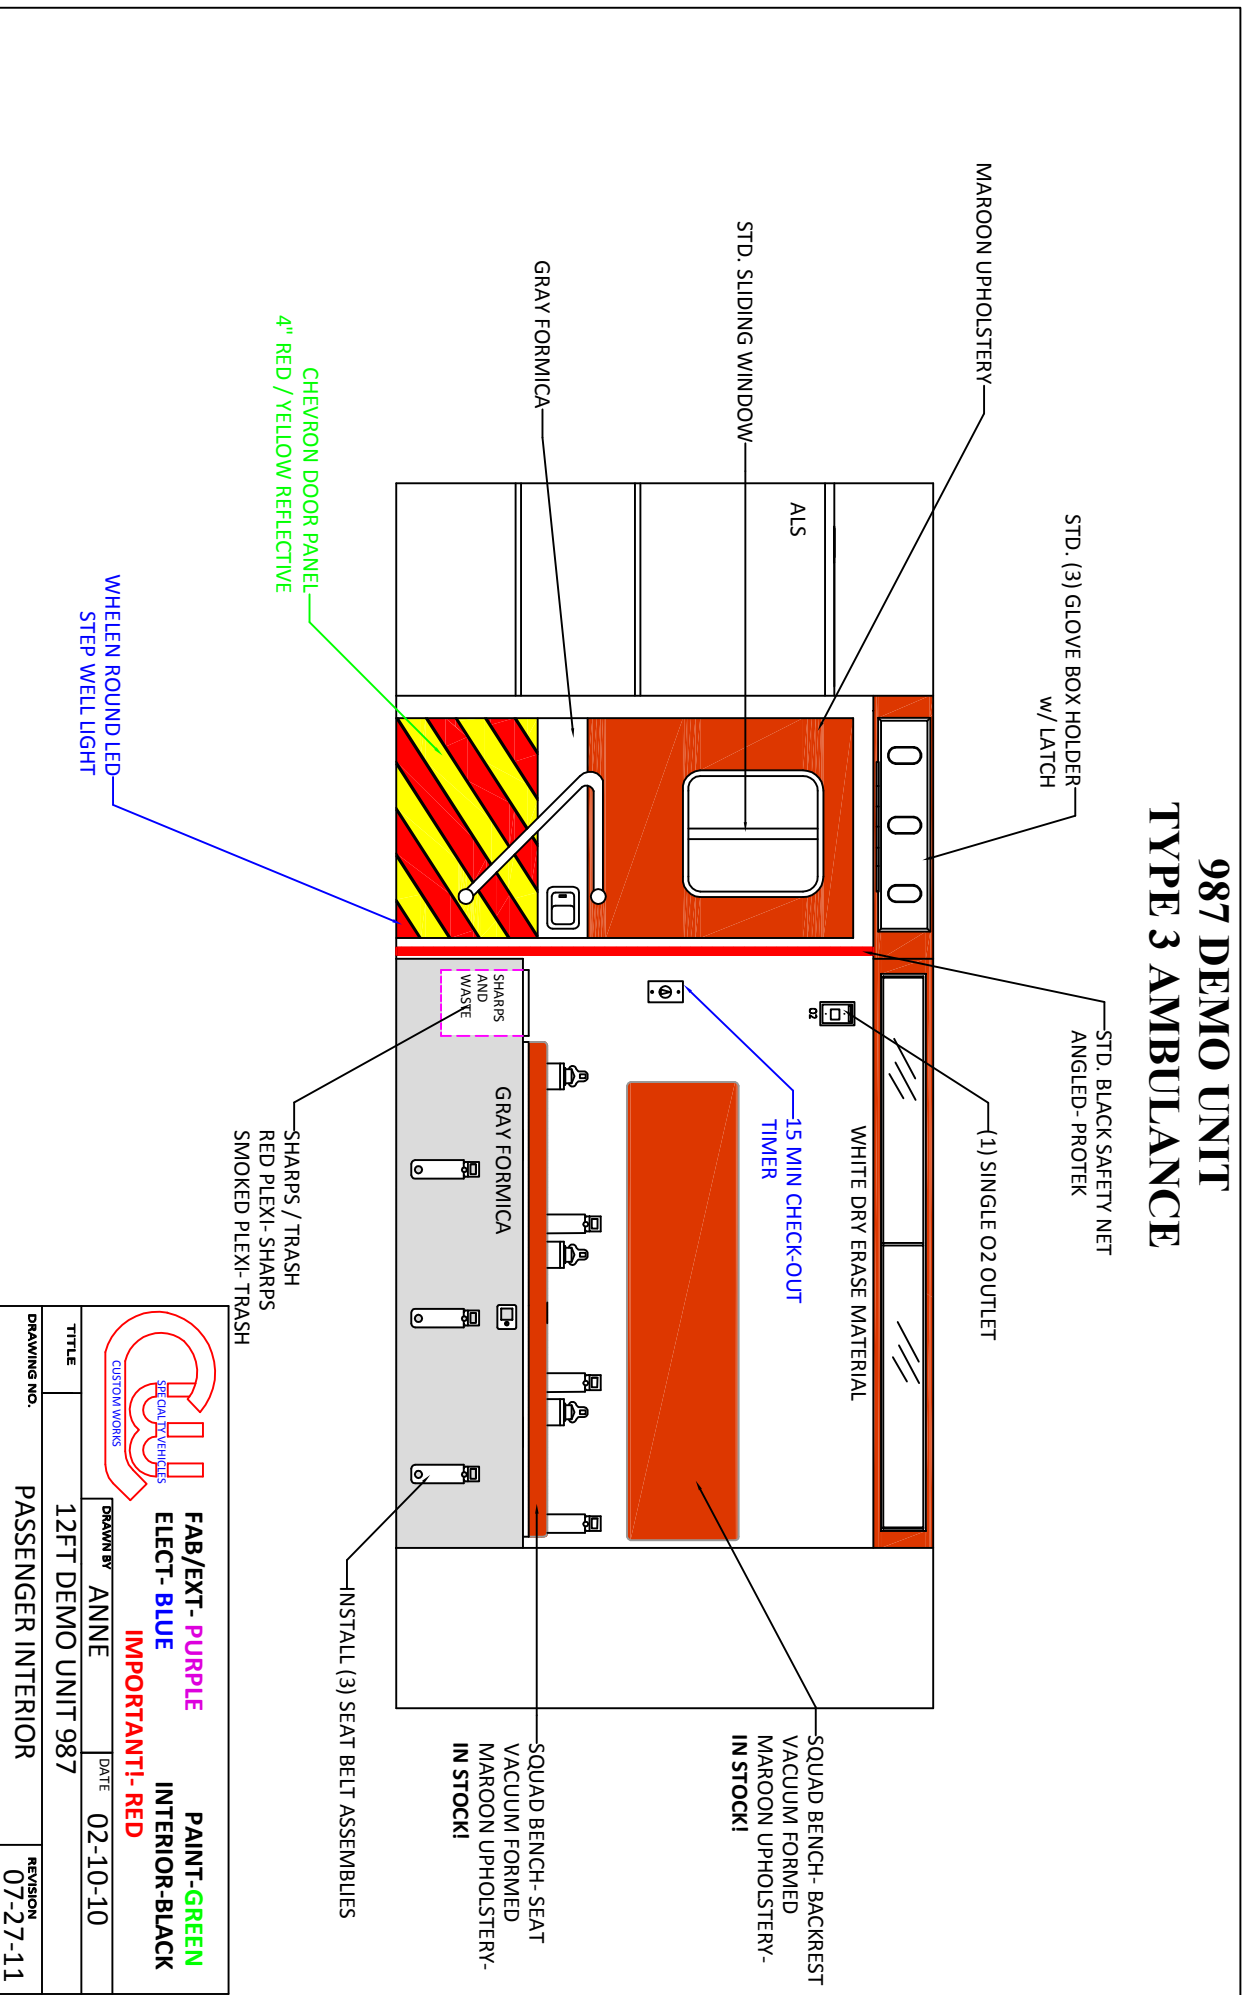

987 DEMO UNIT TYPE 3 AMBULANCE

WISE ATTENDANT SEAT - CHILD SAFETY
MAROON UPHOLSTERY. STORAGE BASE.

		FAB/EXT- PURPLE		PAINT- GREEN	
		ELECT- BLUE		INTERIOR- BLACK	
		IMPORTANT! - RED			
DRAWN BY ANNE KERCE		DATE 02-10-10			
TITLE 12FT DEMO UNIT 987					
DRAWING NO. FRONT INTERIOR		REVISION 07-27-11			

987 DEMO UNIT TYPE 3 AMBULANCE

		FAB/EXT- PURPLE ELECT- BLUE IMPORTANT!- RED	PAINT- GREEN INTERIOR- BLACK
TITLE	DRAWN BY	DATE	
12FT DEMO UNIT 987	ANNE	02-10-10	
DRAWING NO.	PASSENGER INTERIOR	REVISION	
		07-27-11	

987 DEMO UNIT TYPE 3 AMBULANCE

SEE QUALITY VEHICLES
CUSTOM WORKS

FAB/EXT- PURPLE **PAINT- GREEN**
ELECT- BLUE **INTERIOR- BLACK**
IMPORTANT!- RED

TITLE	12FT DEMO UNIT	DATE	02-10-10
DRAWN BY	ANNE	REVISION	07-27-11
DRAWING NO.	REAR INTERIOR		